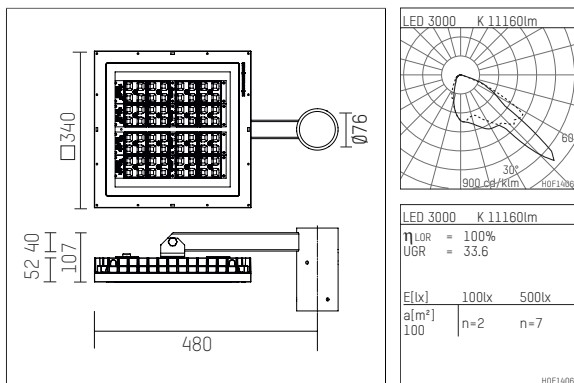

144 312 13 706 | anthracite

multi.flood
masttop luminaire
LED | 112 W 3000 K

- masttop luminaire multi.flood
- Multifunctional luminaire system, IP65
- optics for pedestrian crossings
- with LED 15725 lm
- colour temperature: 3000 K
- colour rendering index: CRI >80
- L90 / B10 (100.000 / t_a 25°C)
- SDCM < 4
- net luminous flux: 11160 lm
- total load: 112 W
- luminous efficacy: 99,6 lm/W
- bidirectional light distribution
- with external power unit for mounting in pole, electronic, 220-240 V, 50/60 Hz
- optional DALI, overvoltage protection 6KV
- power supply: 5-pole supply cord 1,5 mm², length: 1500 mm
- secondary connection:
- 4-pole supply cord, length: 10000 mm
- housing of cast aluminium
- safety glass, clear
- width: 340 mm, height: 107 mm
- overhang: 480 mm, pole top diameter: 76 mm
- weight: 9,4 kg
- protection class I
- 5 years Hoffmeister warranty
- Made in Germany
- maximum ambient temperature: 35 °C
- impact resistance class: IK07
- certificates: manufactured according to DIN VDE 0711 / EN 60598, CE
- colour: anthracite (RAL7016)
- 144 312 13 706
