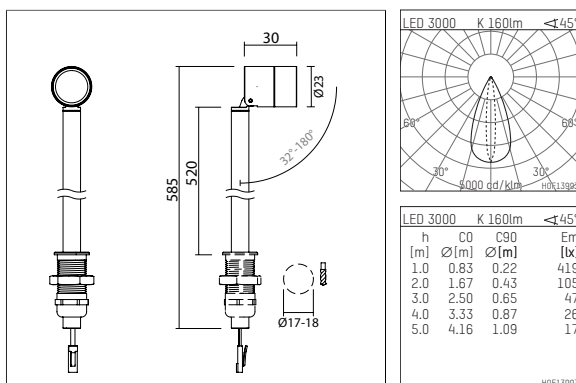

120 936 03 907 | silver anodised

ak.tina on top | Oval Flood
recessed spotlight
LED | 2 W 3000 K

- recessed spotlight ak.tina on top Oval Flood
- height adjustable
- with lockable rod
- for installation in showcase furniture
- with LED 210 lm
- colour temperature: 3000 K
- colour rendering index: CRI >90
- L90 / B10 (50.000h)
- SDCM < 2
- net luminous flux: 160 lm
- total load: 2 W
- luminous efficacy: 80,0 lm/W
- bisymmetrical light distribution, oval flood
- for external control gear
- secondary connection:
- supply cord with plug connection, length: 880 mm
- housing of aluminium
- length: 30 mm, height: 548 mm
- recessing diameter: 17 mm
- recessing depth: 37 mm
- rotatable 360°, 32°- 180°
- weight: 0,134 kg
- protection rating: IP20
- protection class III
- 5 years Hoffmeister warranty
- Made in Germany
- maximum ambient temperature: 35 ° C
- certificates: manufactured according to DIN VDE 0711 / EN 60598, CE
- colour: silver anodised
- 120 936 03 907

- Overview of accessories on the following page / s

120 936 03 907
accessory

Required accessories

description accessory general	dimensions in mm	item number	pic.-No.
LED power unit, 1-10V Konstantstromtreiber hotplug 700mA, 20W, für max. 6 ak.tina	LxWxH: 149 x 40 x 21	120 986 10 000 A	01
LED power unit, DALI mit Amplitudendimmung Konstantstromtreiber hotplug 700mA, 20W, für max. 6 ak.tina	LxWxH: 149 x 40 x 21	120 986 10 000 D	01
LED power unit Konstantstromtreiber hotplug 700mA, 20W, für max. 6 ak.tina	LxWxH: 149 x 40 x 21	120 986 10 000	01