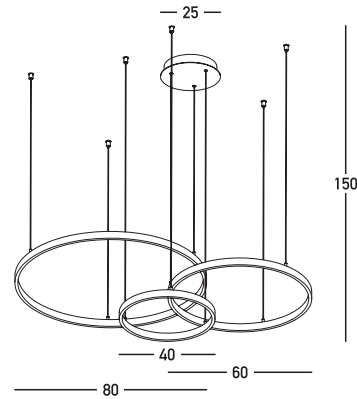

# Product Data Sheet

Code 1956-D

Color: Gold Matt

Date: 11/11/2025  
Zambelis Lights

## Dimensions Reference

Overall Dimensions	Ø: 40cm + Ø: 60cm + Ø: 80cm H: 150cm
Base	Ø: 25cm H: 5cm
Cable & Wires	150cm Cable Adjustable
Cutting Hole	None
Depth Required	None

## Illumination Data

Color Temperature	3000K
Cri	80
Lumen Output	7959Lm
Beam Angle	360° in a sphere
UGR	N/A
Energy Efficiency Class	E
Indicative Lifetime	L70B50 30000h
Mc Adam	SDCM<2.2

## Packing Info

Package Size	L: 87cm W: 87cm H: 10cm
Gross Weight	7.2kg